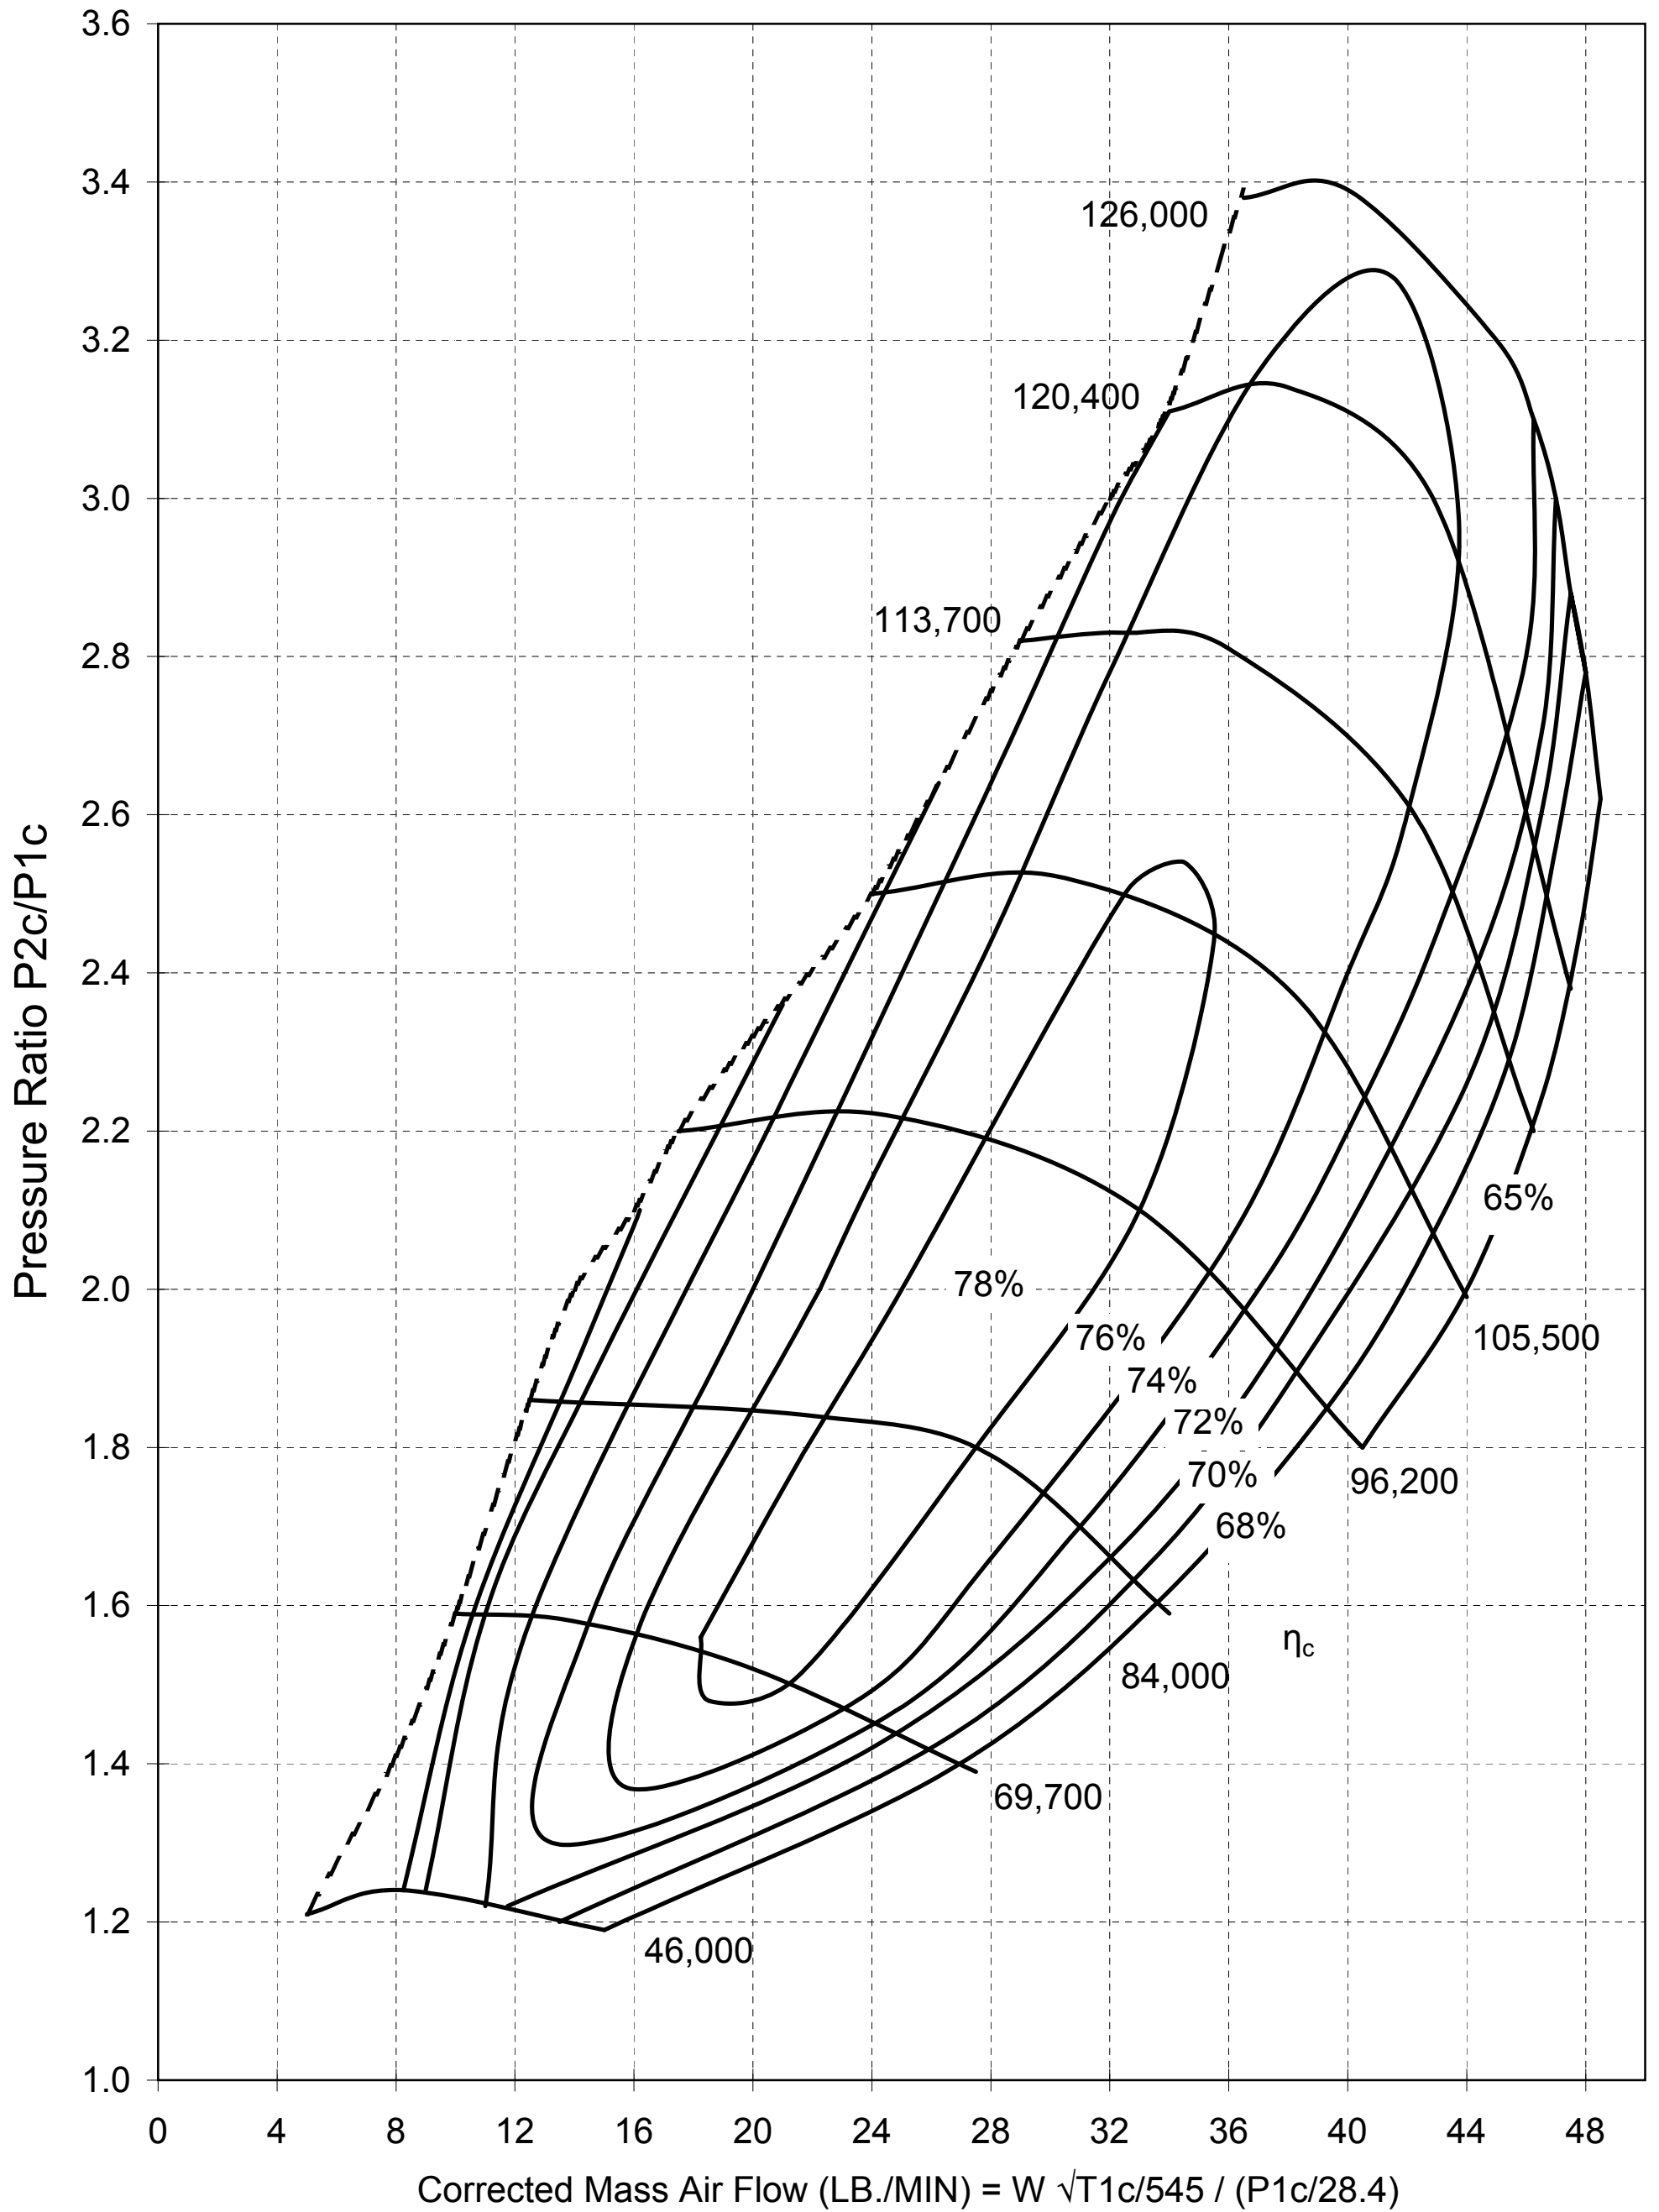

Compressor Performance Map

Turbonetics TO4E-50 / P/N 30375T